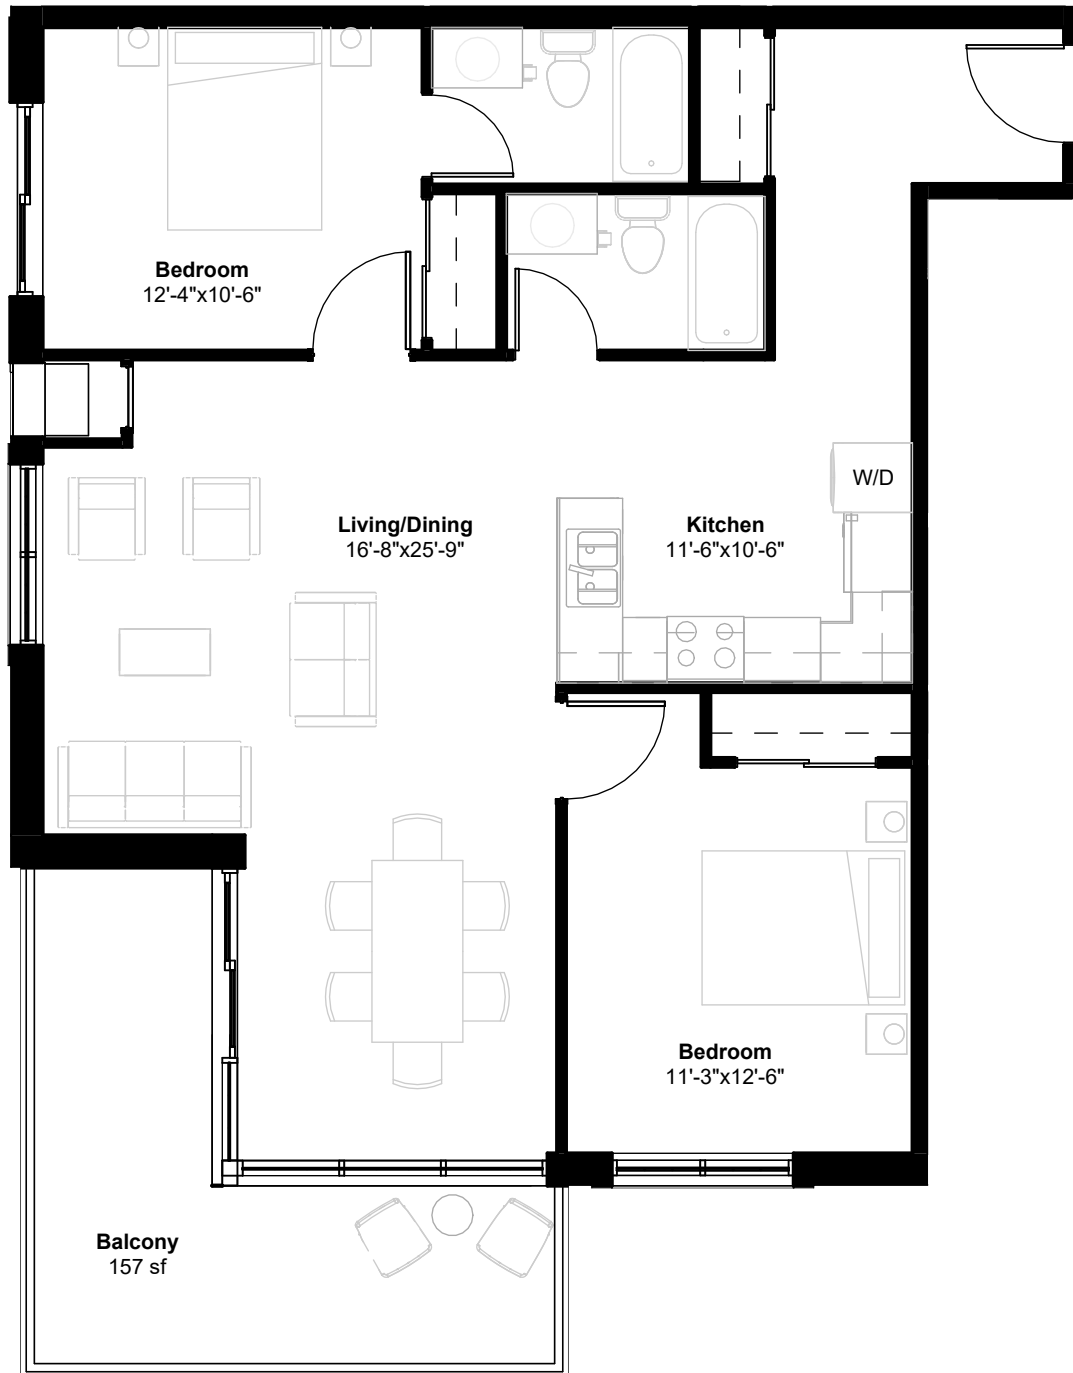

PORT PICTON

TAYLOR

2 BEDROOM

Unit 203, 303, 403,
204, 304, 404, 310,
410

991 sf
2 Bedroom
2 Bathroom

All illustrations are artist's concepts. All plans and dimensions are approximated and subject to change without notice. Note that plans and room dimensions may vary according to elevation. E&O.E.